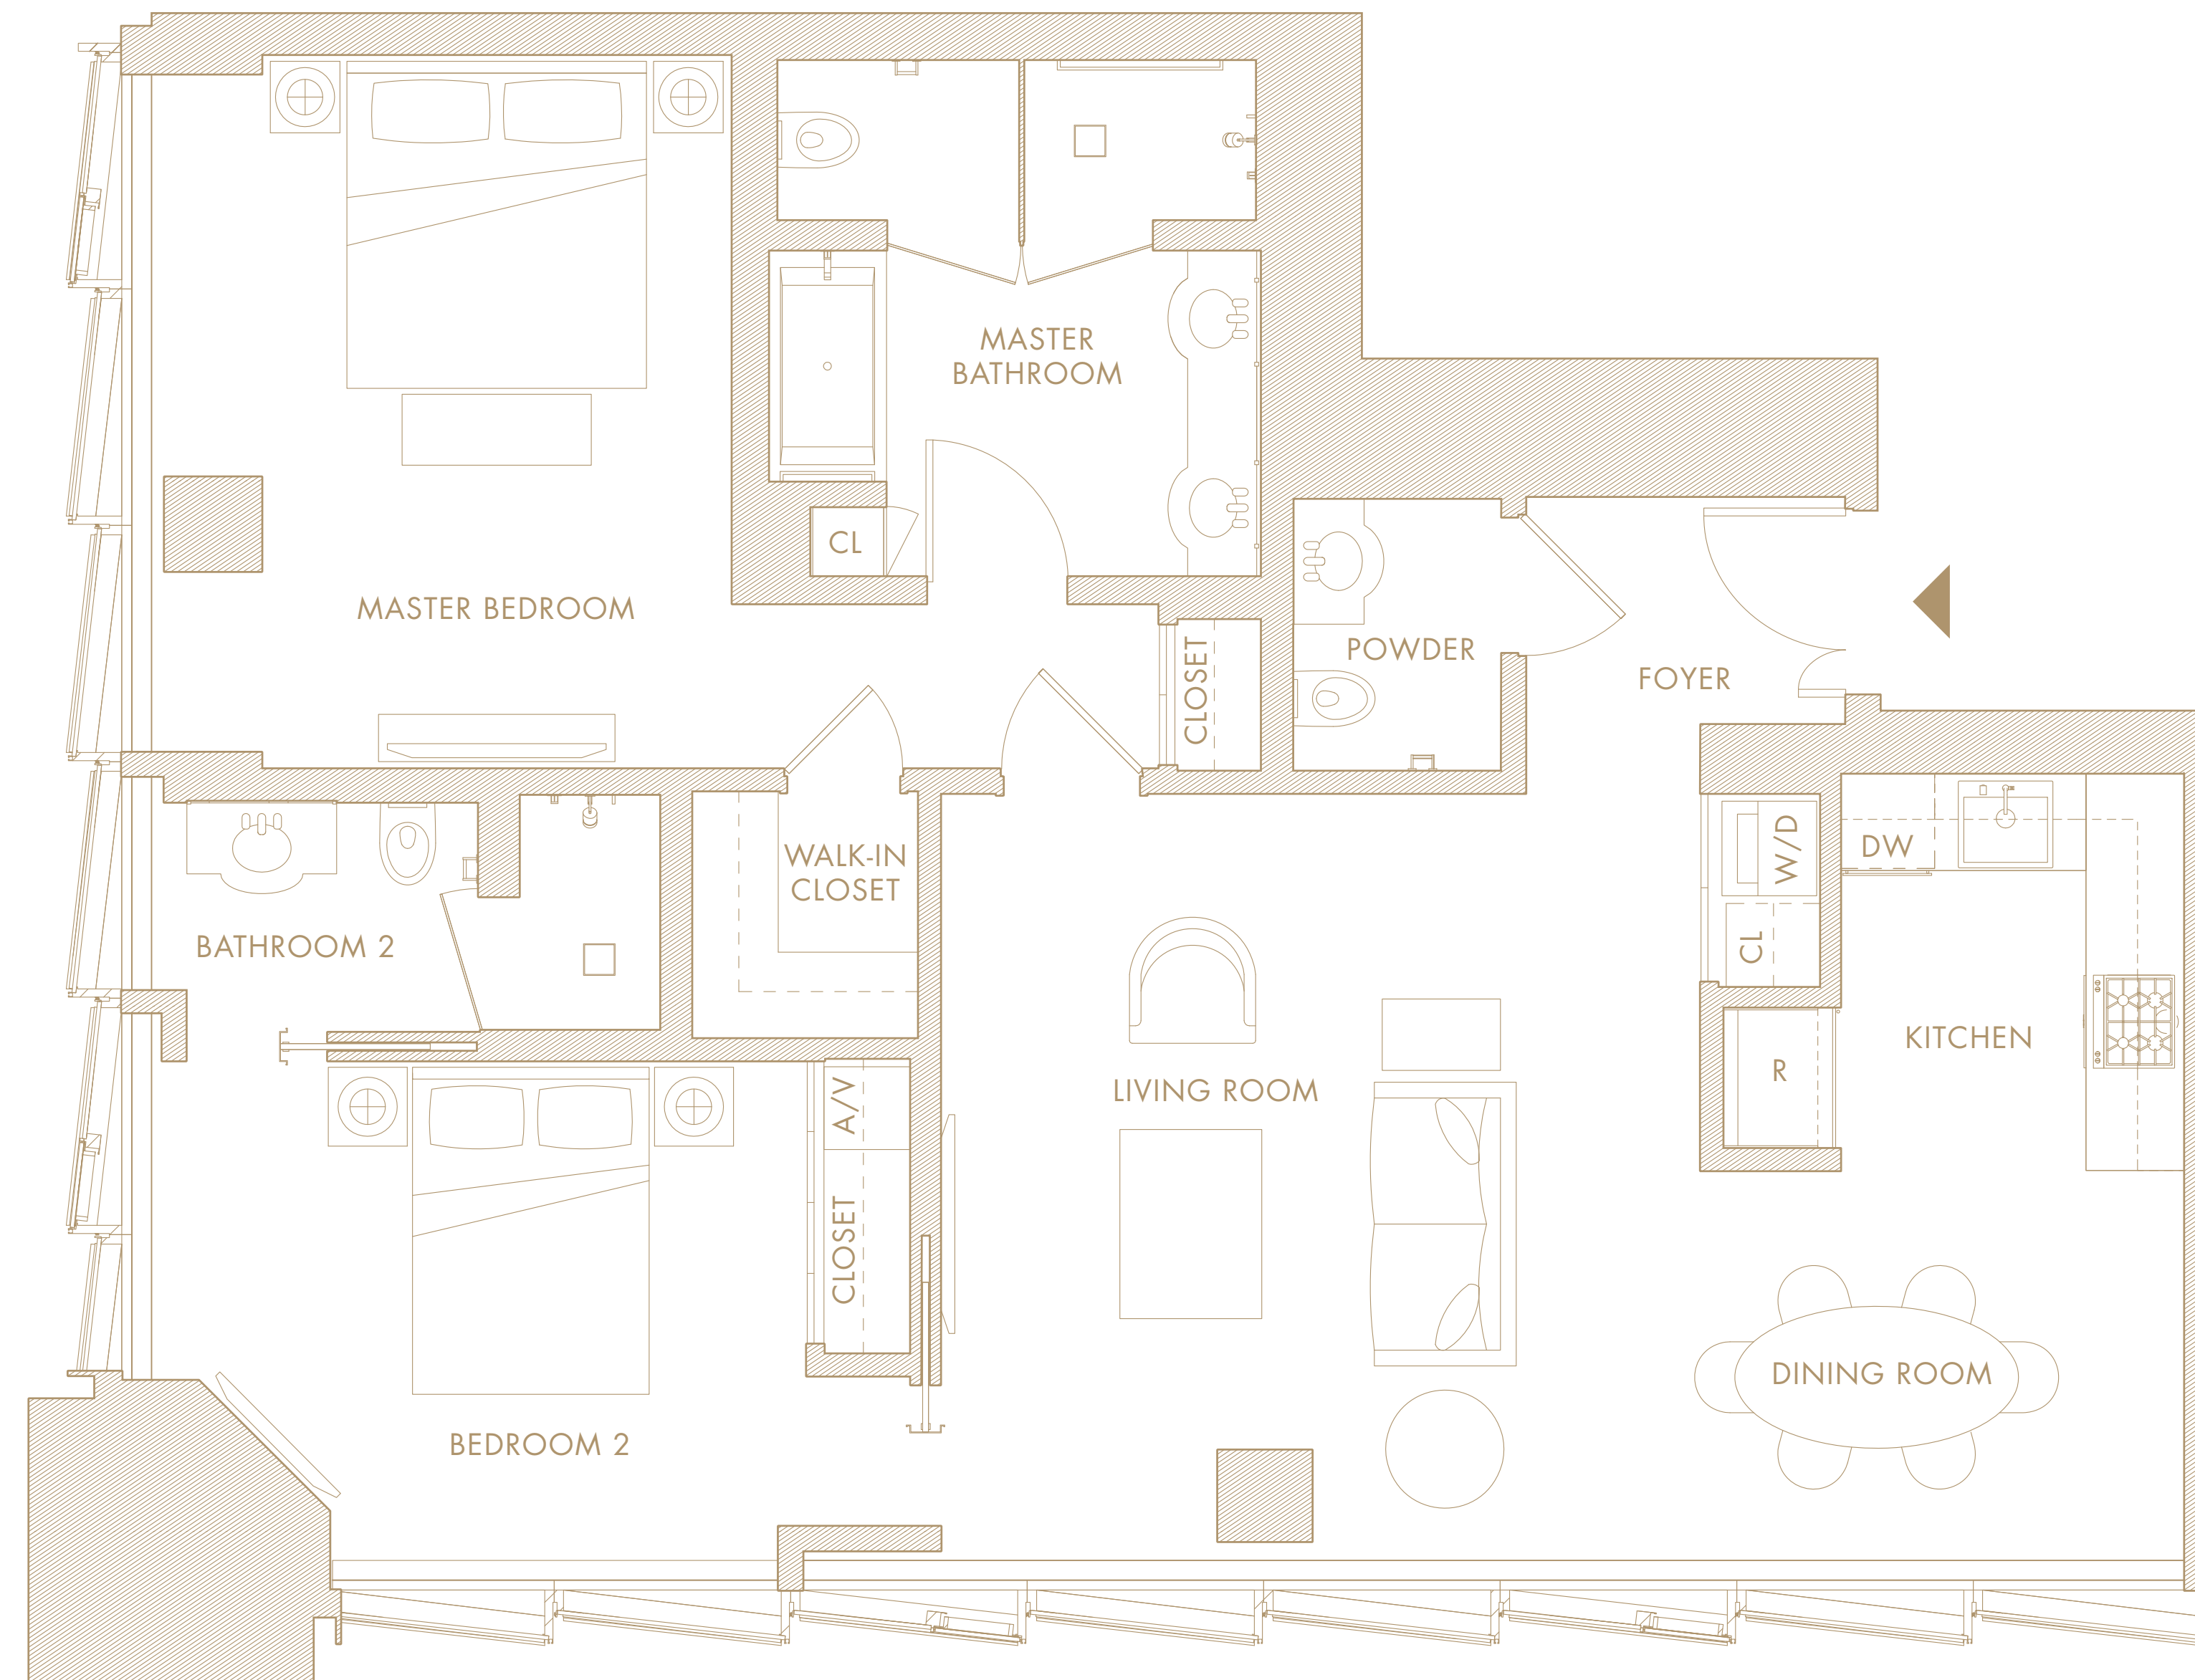

63C

2 Bedroom
2.5 Bathroom

1,262 sq ft

117.2 square meters

- Gracious entry foyer
- Sweeping northwest and southwest floor-to-ceiling views
- 9' ceilings in living room and bedrooms
- Living room with southwest views
- Kitchen with oven, refrigerator, and dishwasher
- Master bedroom with northwest views and walk-in closet
- Master bathroom with soaking tub, separate shower, water closet, and dual vanities
- Second bedroom with en-suite bathroom
- Powder room
- Washer/dryer

FREMONT STREET

HOWARD STREET

181
FREMONT
RESIDENCES

0' 1' 2' 4' 8'
SCALE: 11/32" = 1'