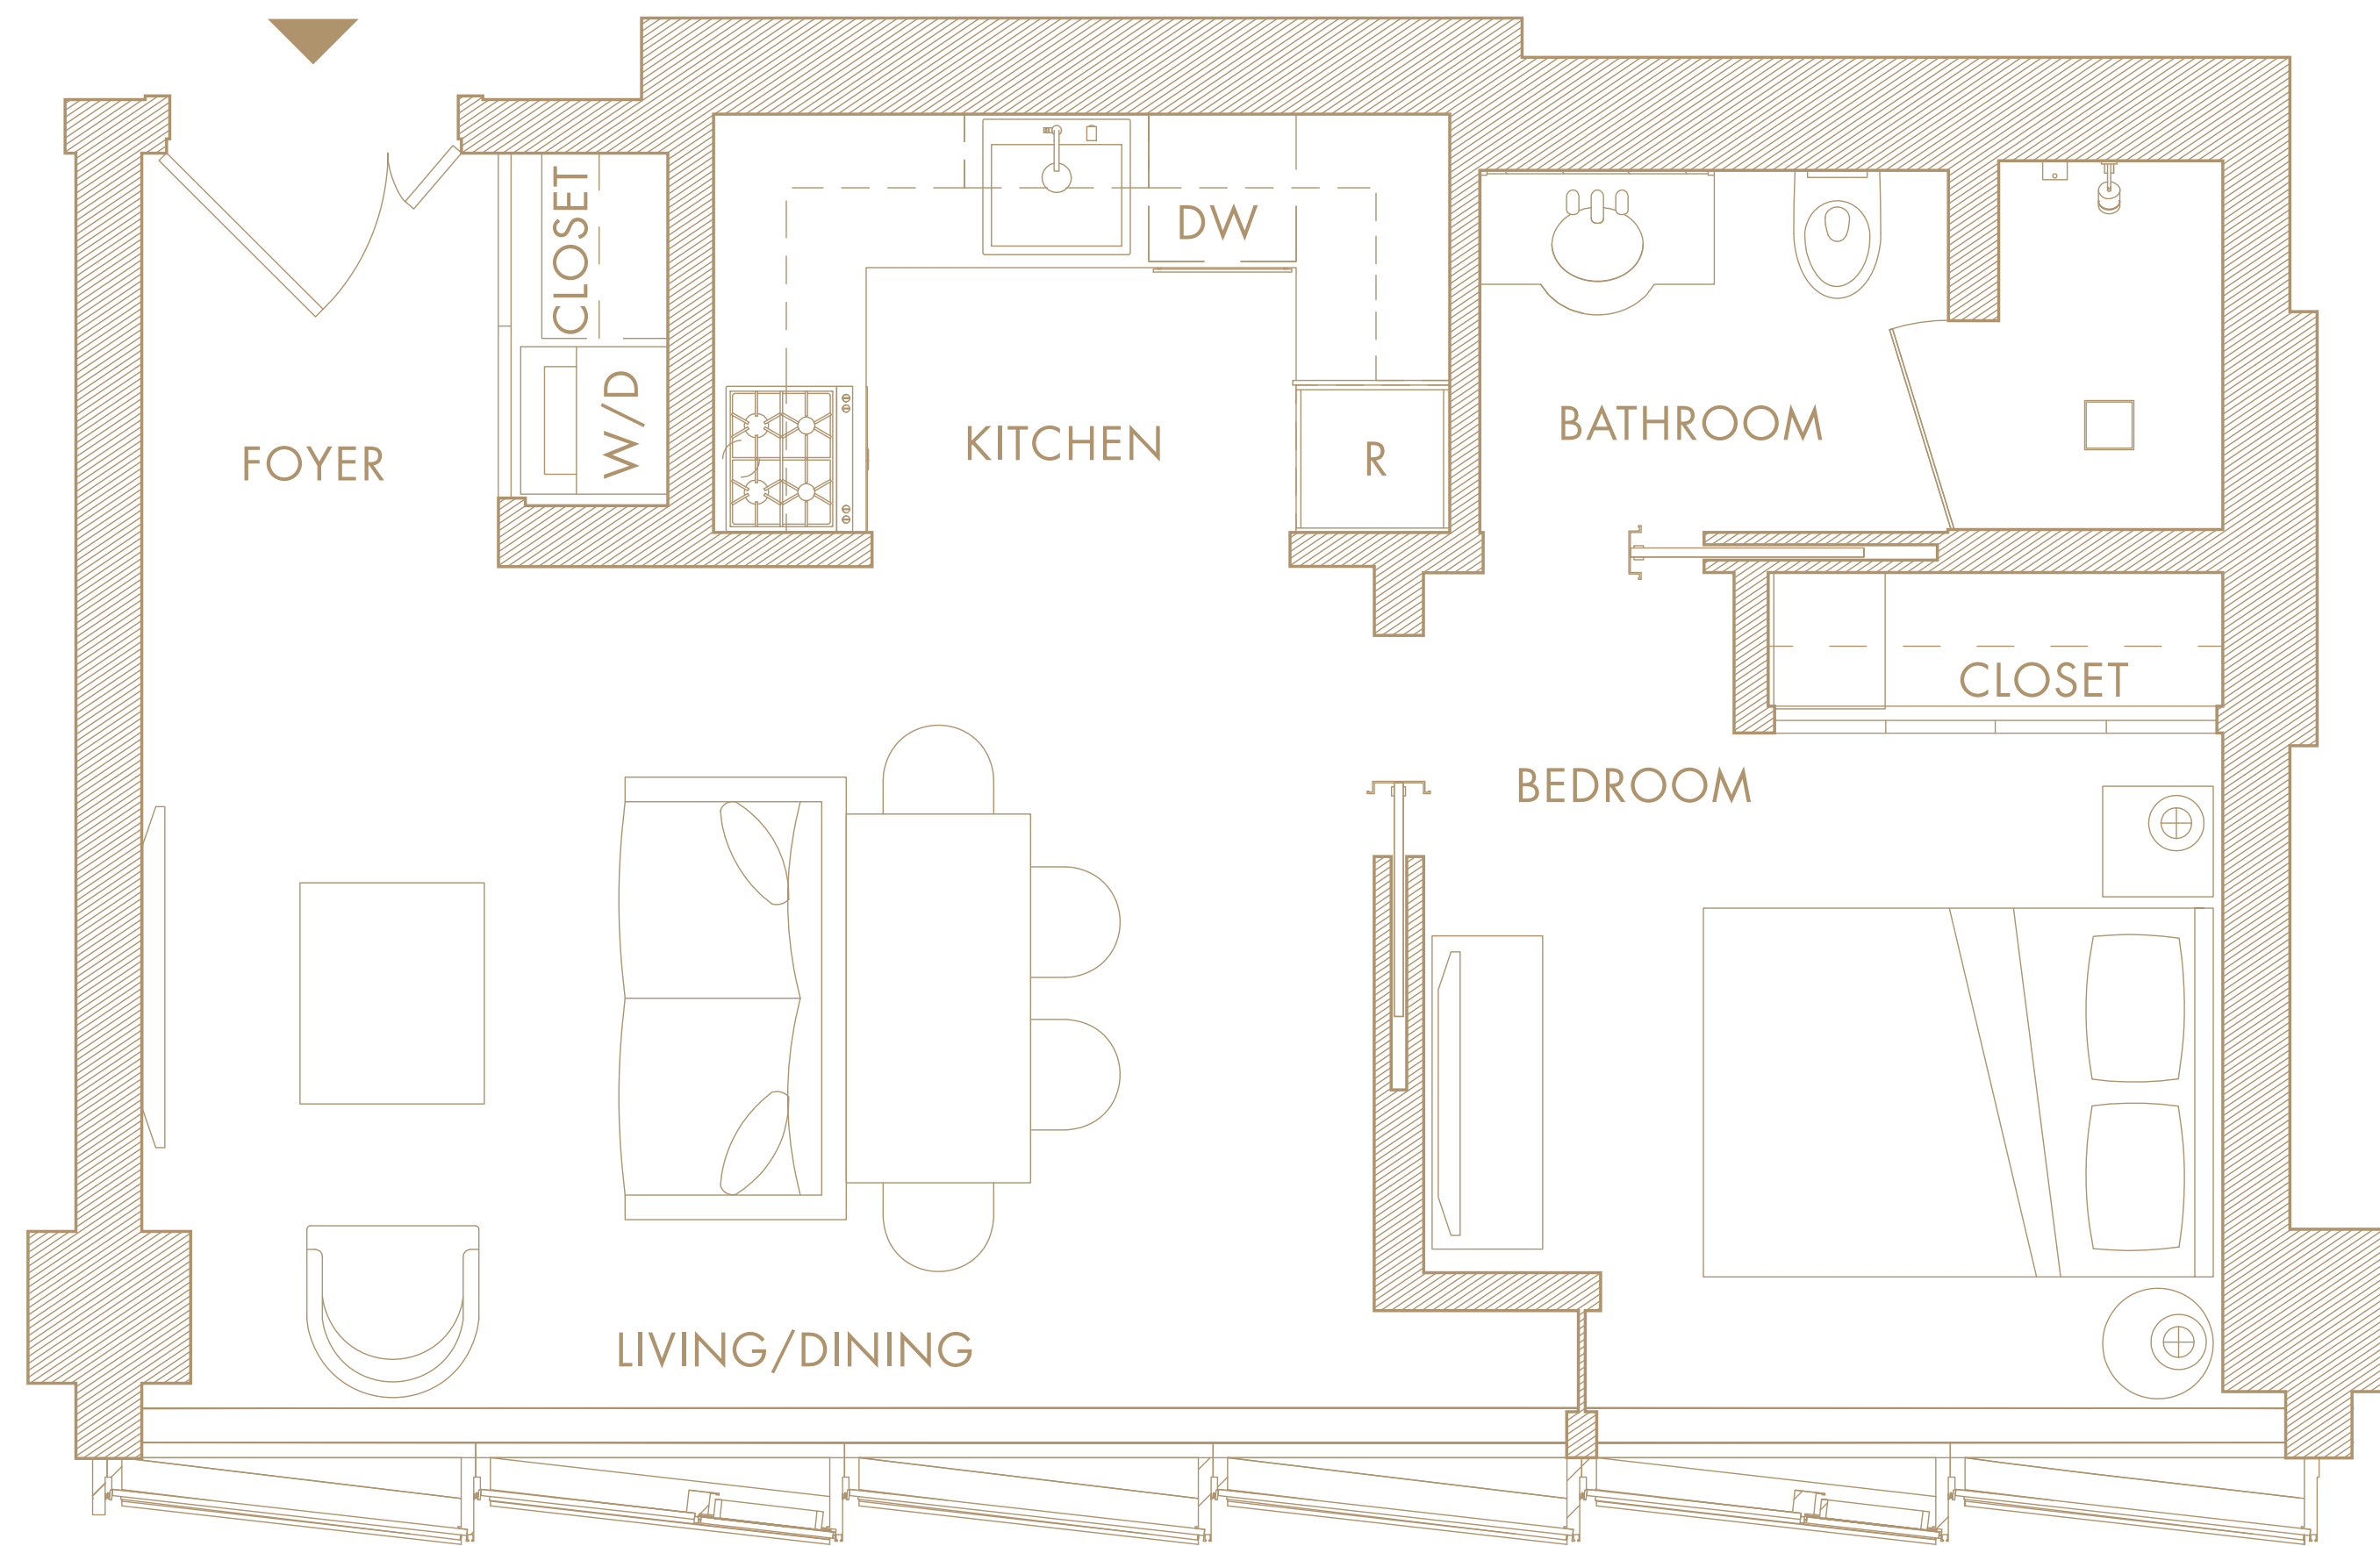

54L

1 Bedroom
1 Bathroom

580 sq ft

53.9 square meters

- Gracious entry foyer
- Southwest floor-to-ceiling views
- 9' ceilings in living areas
- Living/dining room
- Kitchen with oven, refrigerator, and dishwasher
- Bedroom with sliding door
- Bathroom with shower and water closet
- Washer/dryer

HOWARD STREET

FREMONT STREET

181
FREMONT
RESIDENCES

0' 1' 2' 4' 8'
SCALE: 7/32" = 1'