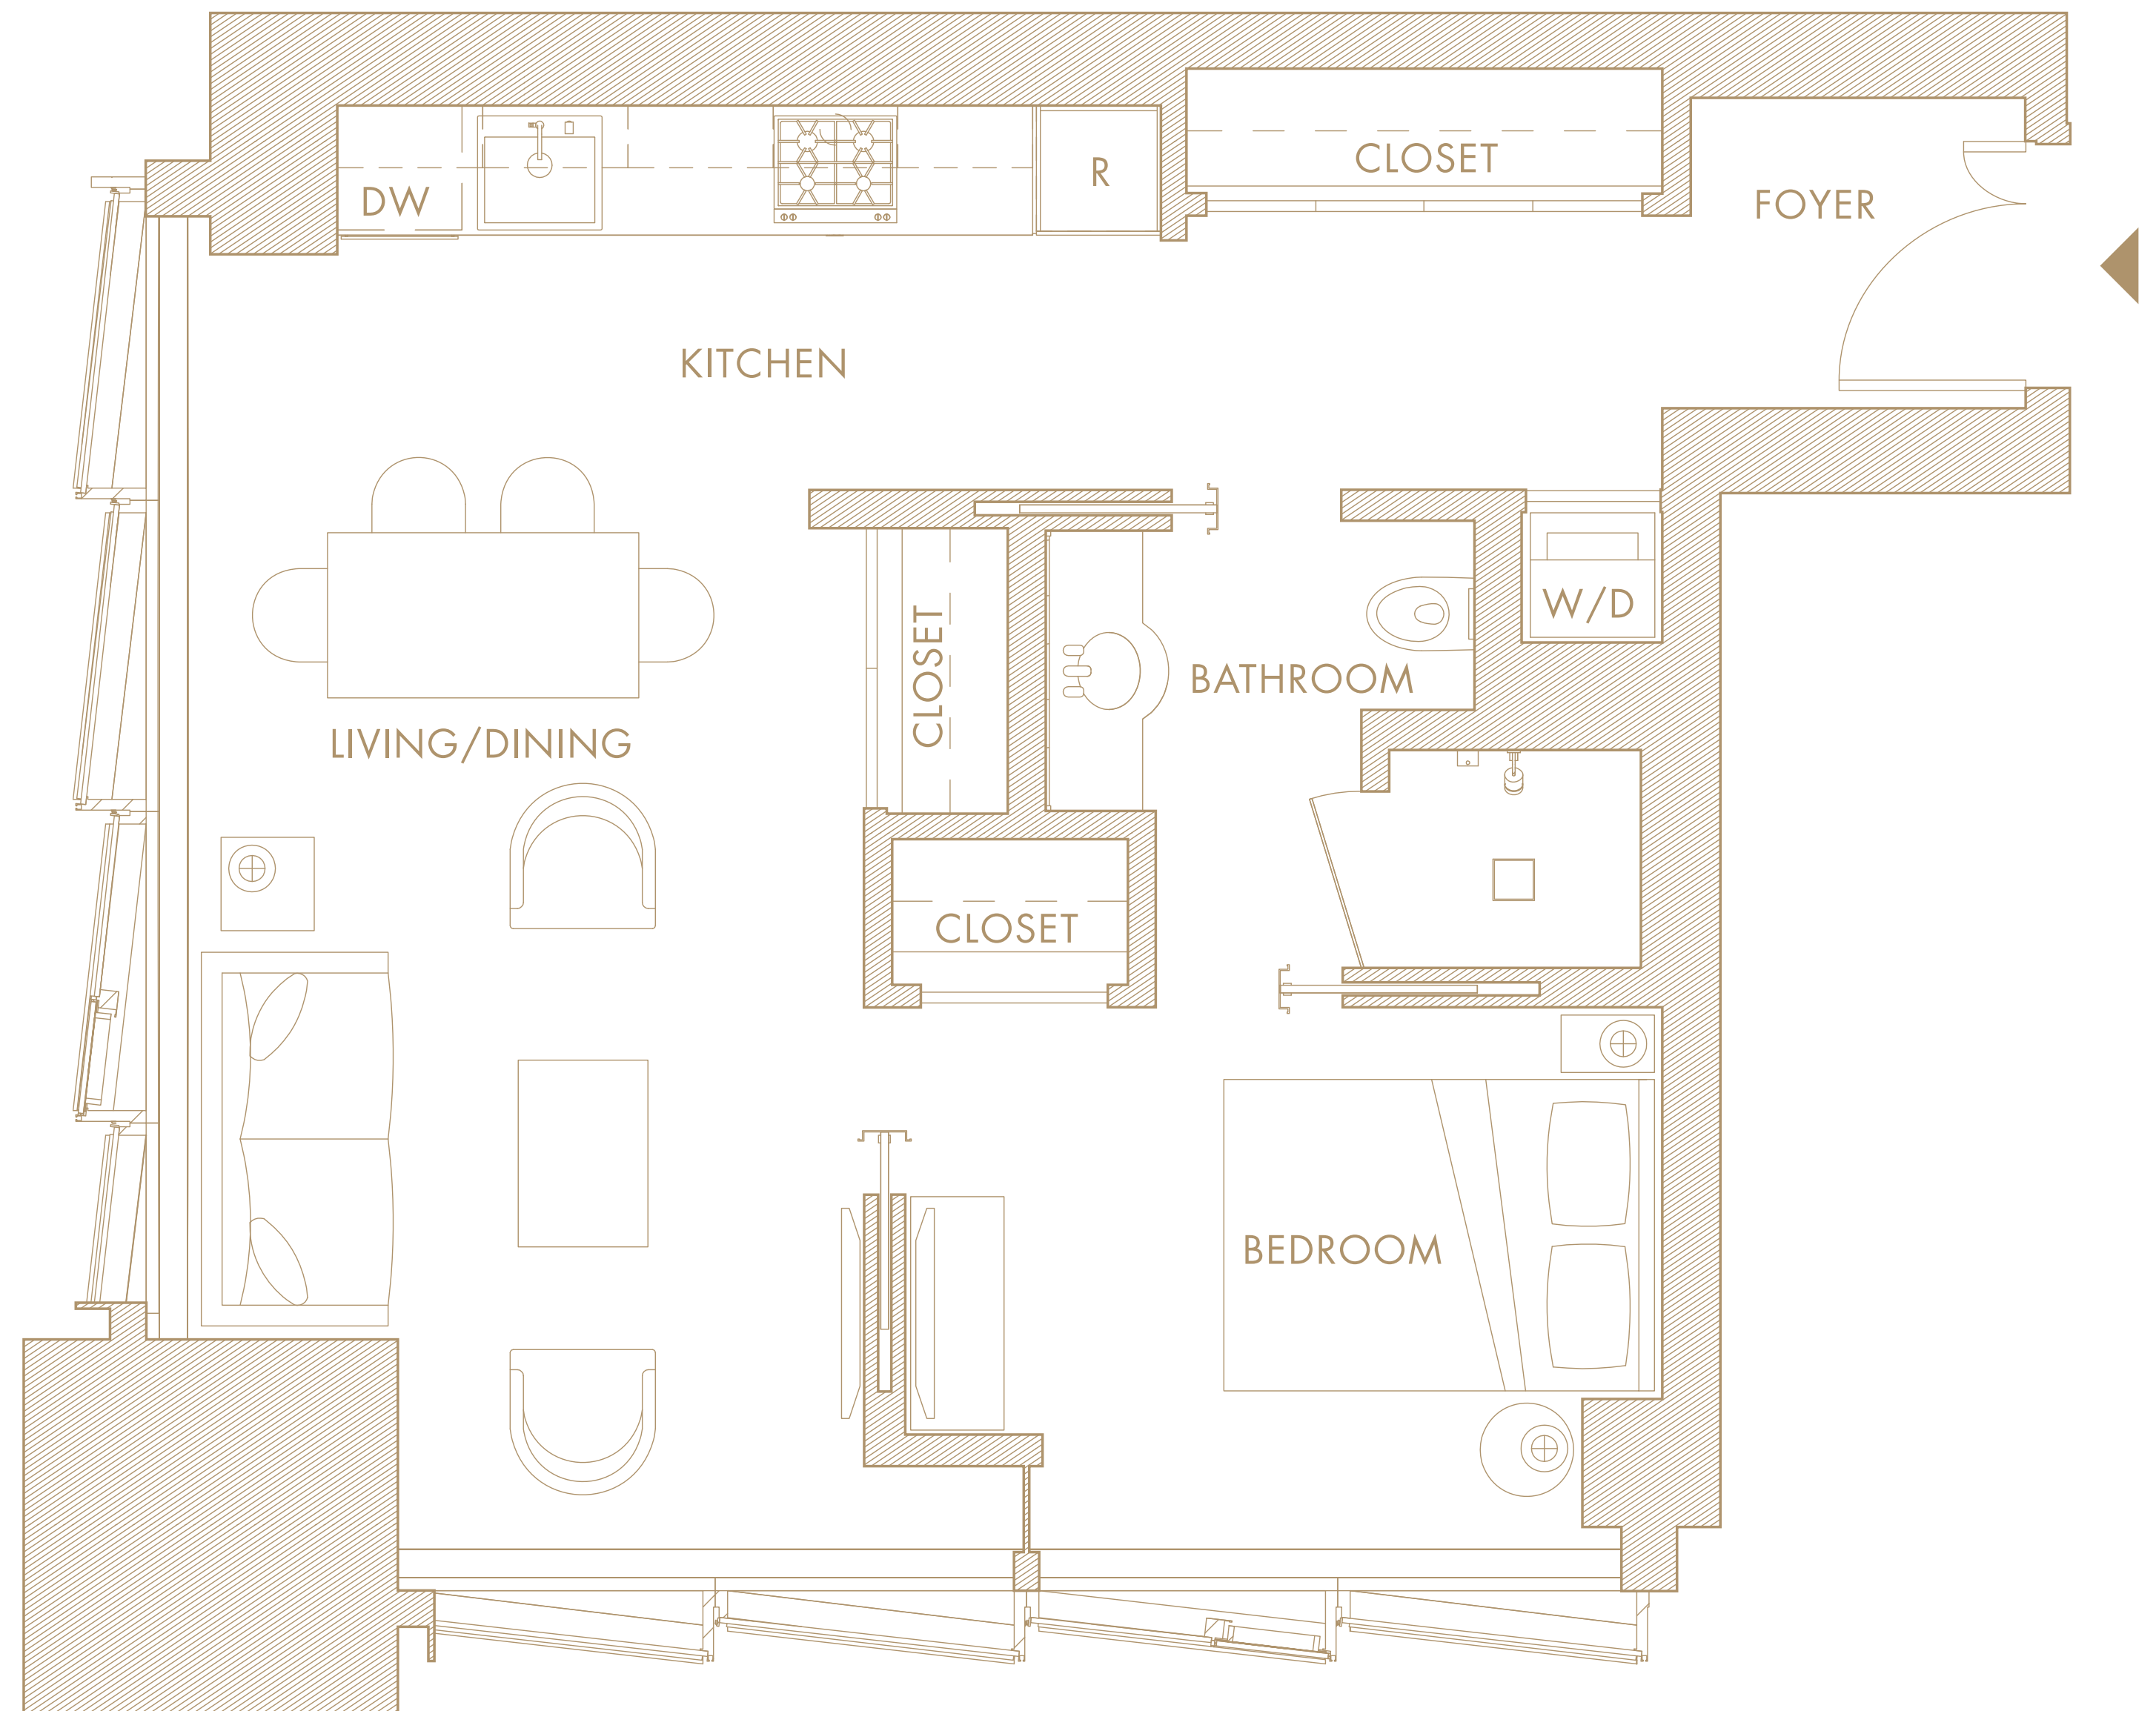

54J

1 Bedroom
1 Bathroom

666 sq ft

61.9 square meters

- Gracious entry foyer
- Northwest and southwest floor-to-ceiling views
- 9' ceilings in living areas
- Living/dining room
- Kitchen with oven, refrigerator, and dishwasher
- Bedroom with sliding doors
- Bathroom with shower and water closet
- Washer/dryer

HOWARD STREET

FREMONT STREET

181
FREMONT
RESIDENCES

0' 1' 2' 4' 8'
SCALE: 7/32" = 1'

LEVEL 54