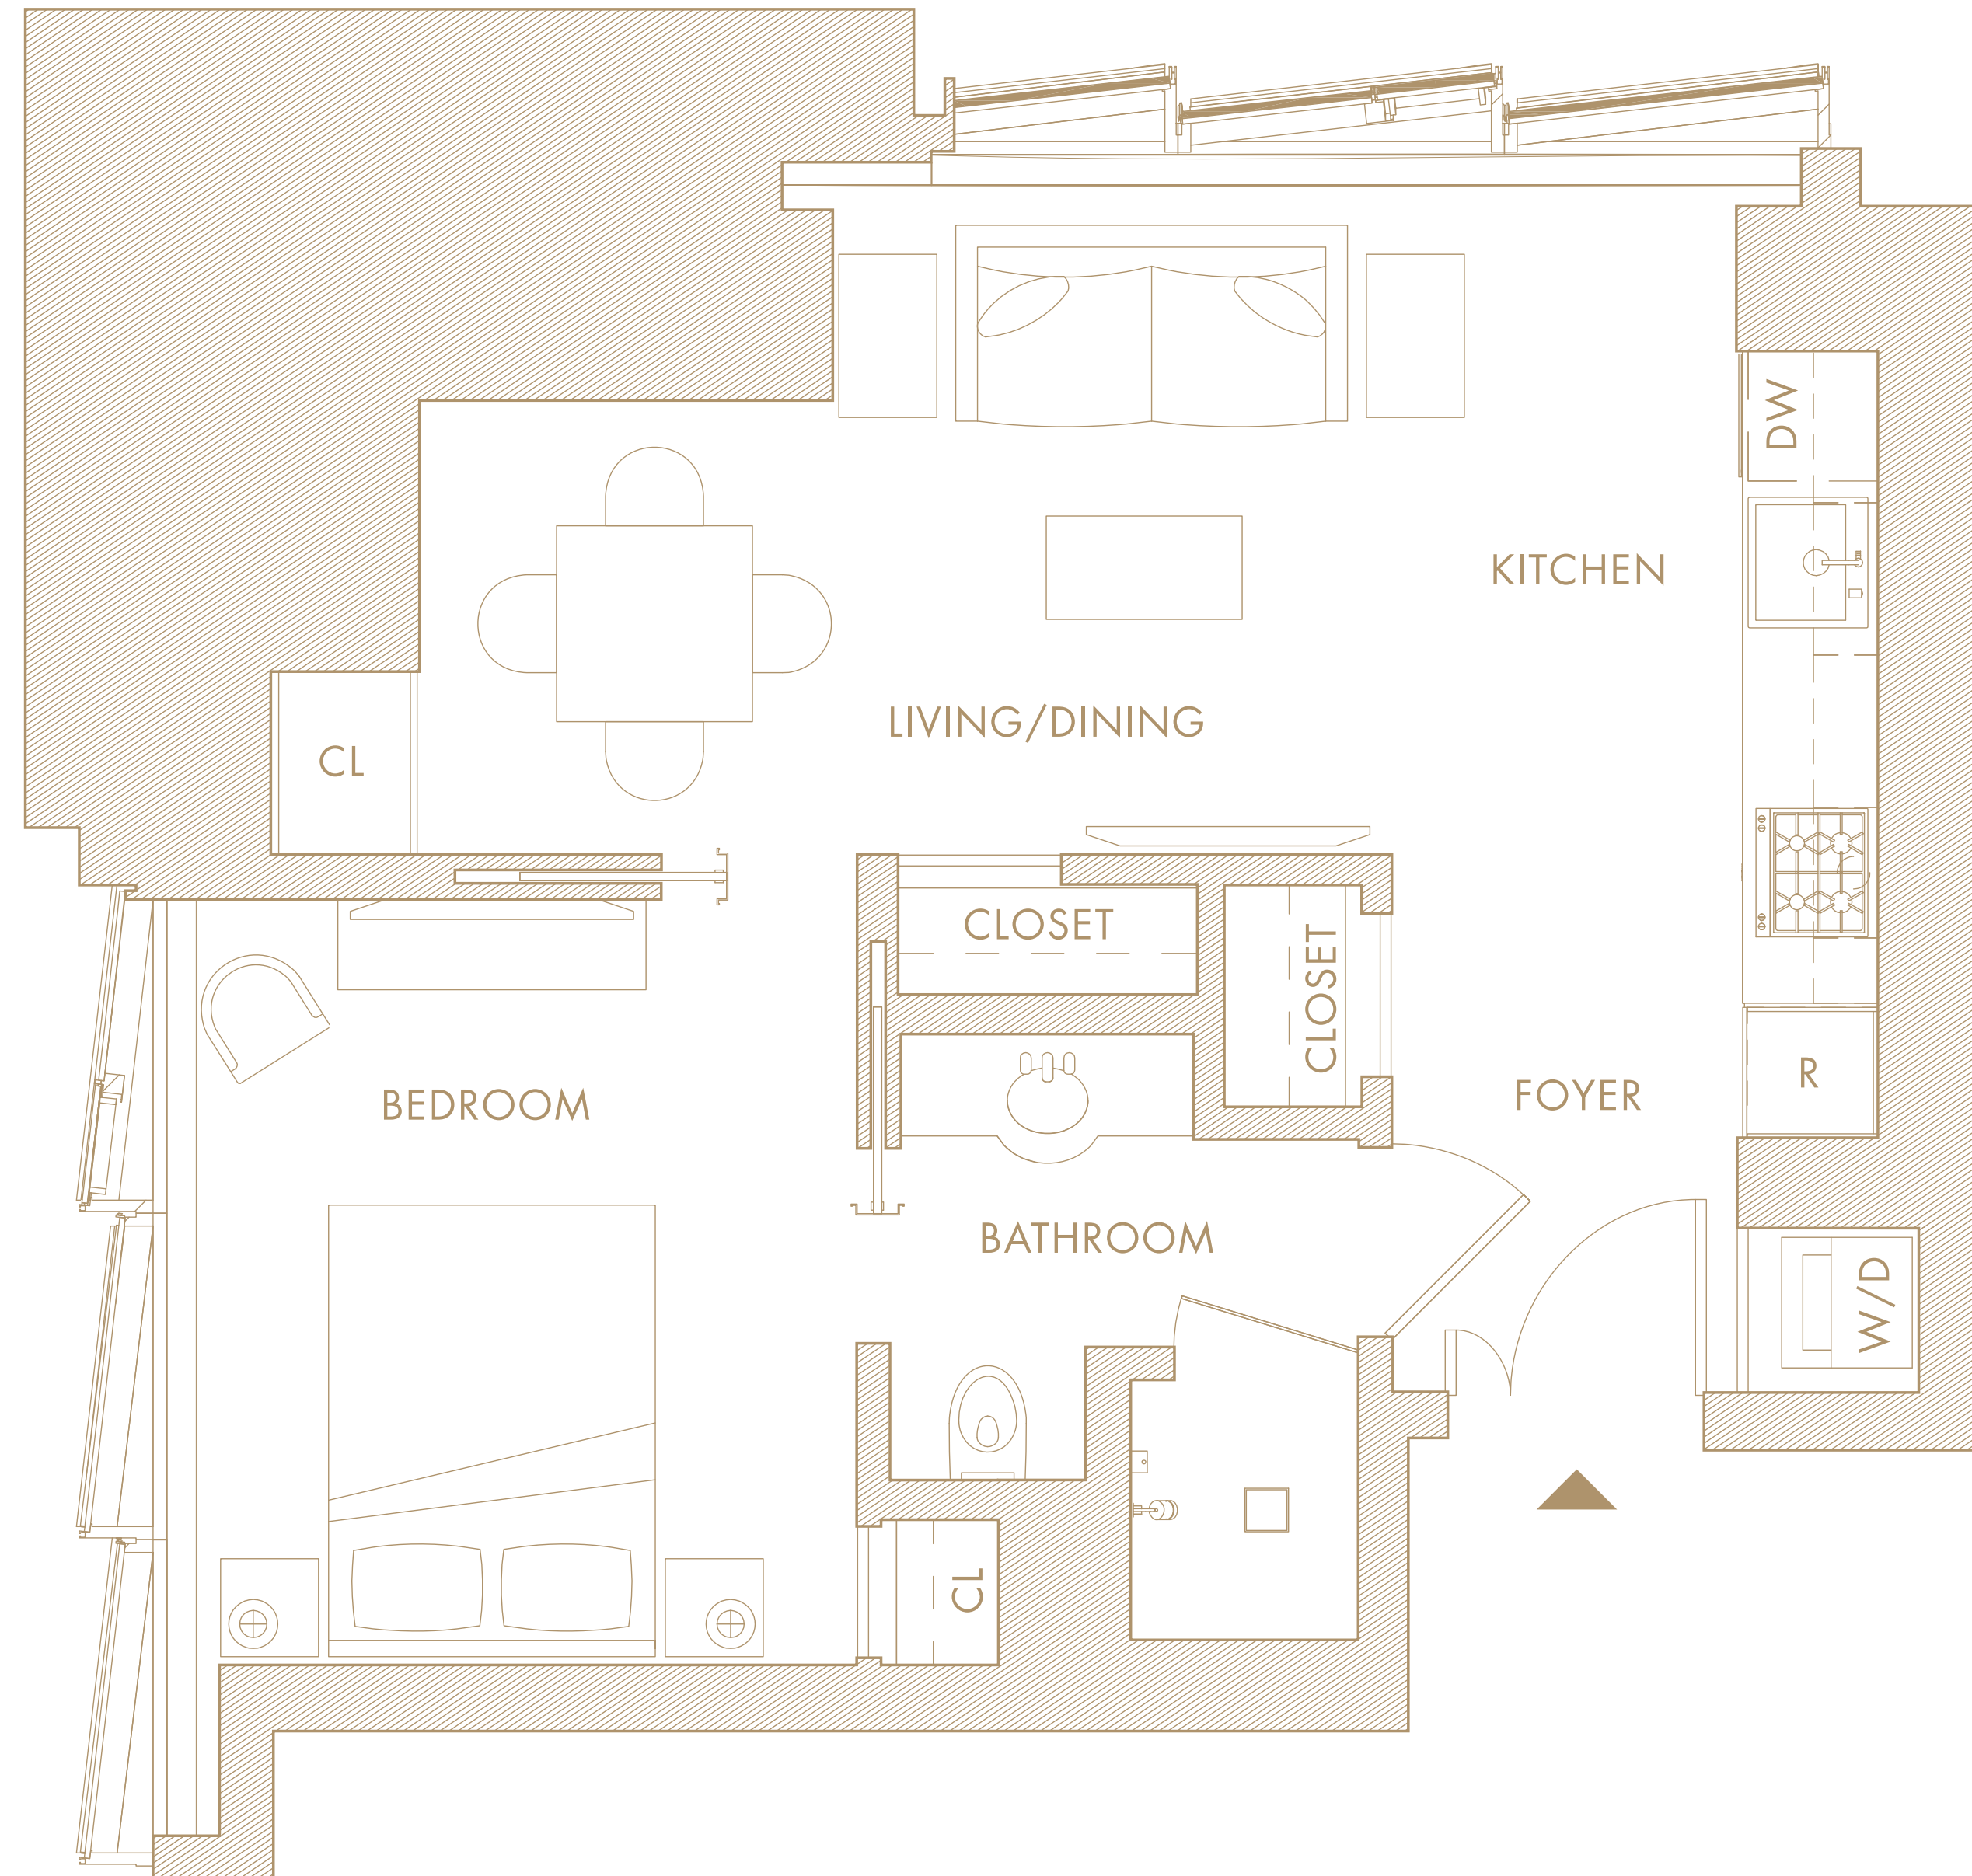

54C

1 Bedroom
1 Bathroom

605 sq ft

56.2 square meters

- Gracious entry foyer
- Northwest and northeast floor-to-ceiling views
- 9' ceilings in living areas
- Living/dining room
- Kitchen with oven, refrigerator, and dishwasher
- Bedroom with sliding doors
- Bathroom with shower and water closet
- Washer/dryer

FREMONT STREET

HOWARD STREET

181
FREMONT
RESIDENCES

0' 1' 2' 4' 8'
SCALE: 7/32" = 1'